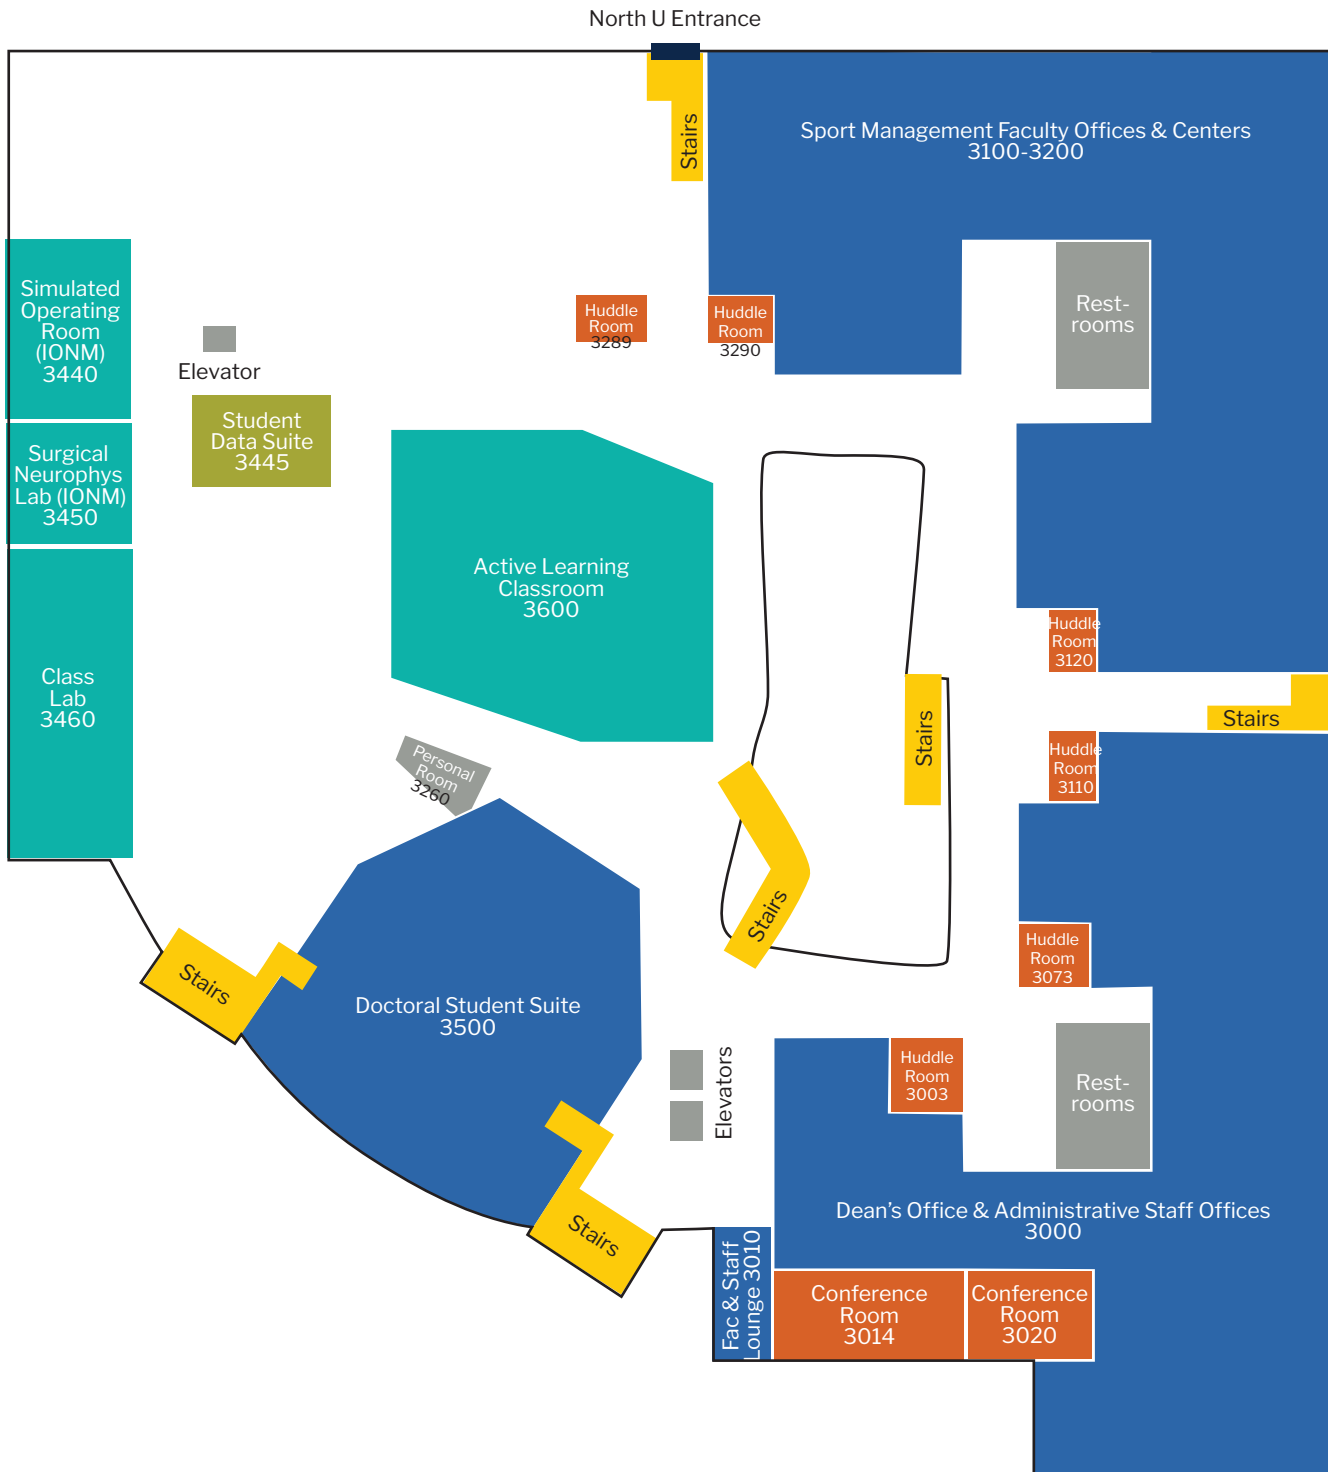

# KINESIOLOGY BUILDING FIRST FLOOR

- Research Space
- Learning Space
- Faculty / Staff Office
- Conference / Huddle / Study Room
- Public Space
- Stairs
- Entrance

North U Entrance

# KINESIOLOGY BUILDING SECOND FLOOR

- Research Space
- Learning Space
- Faculty / Staff Office
- Conference / Huddle / Study Room
- Public Space
- Stairs
- Entrance

East Entrance

# KINESIOLOGY BUILDING THIRD FLOOR

- Research Space
- Learning Space
- Faculty / Staff Office
- Conference / Huddle / Study Room
- Public Space
- Stairs
- Entrance

# KINESIOLOGY BUILDING FOURTH FLOOR