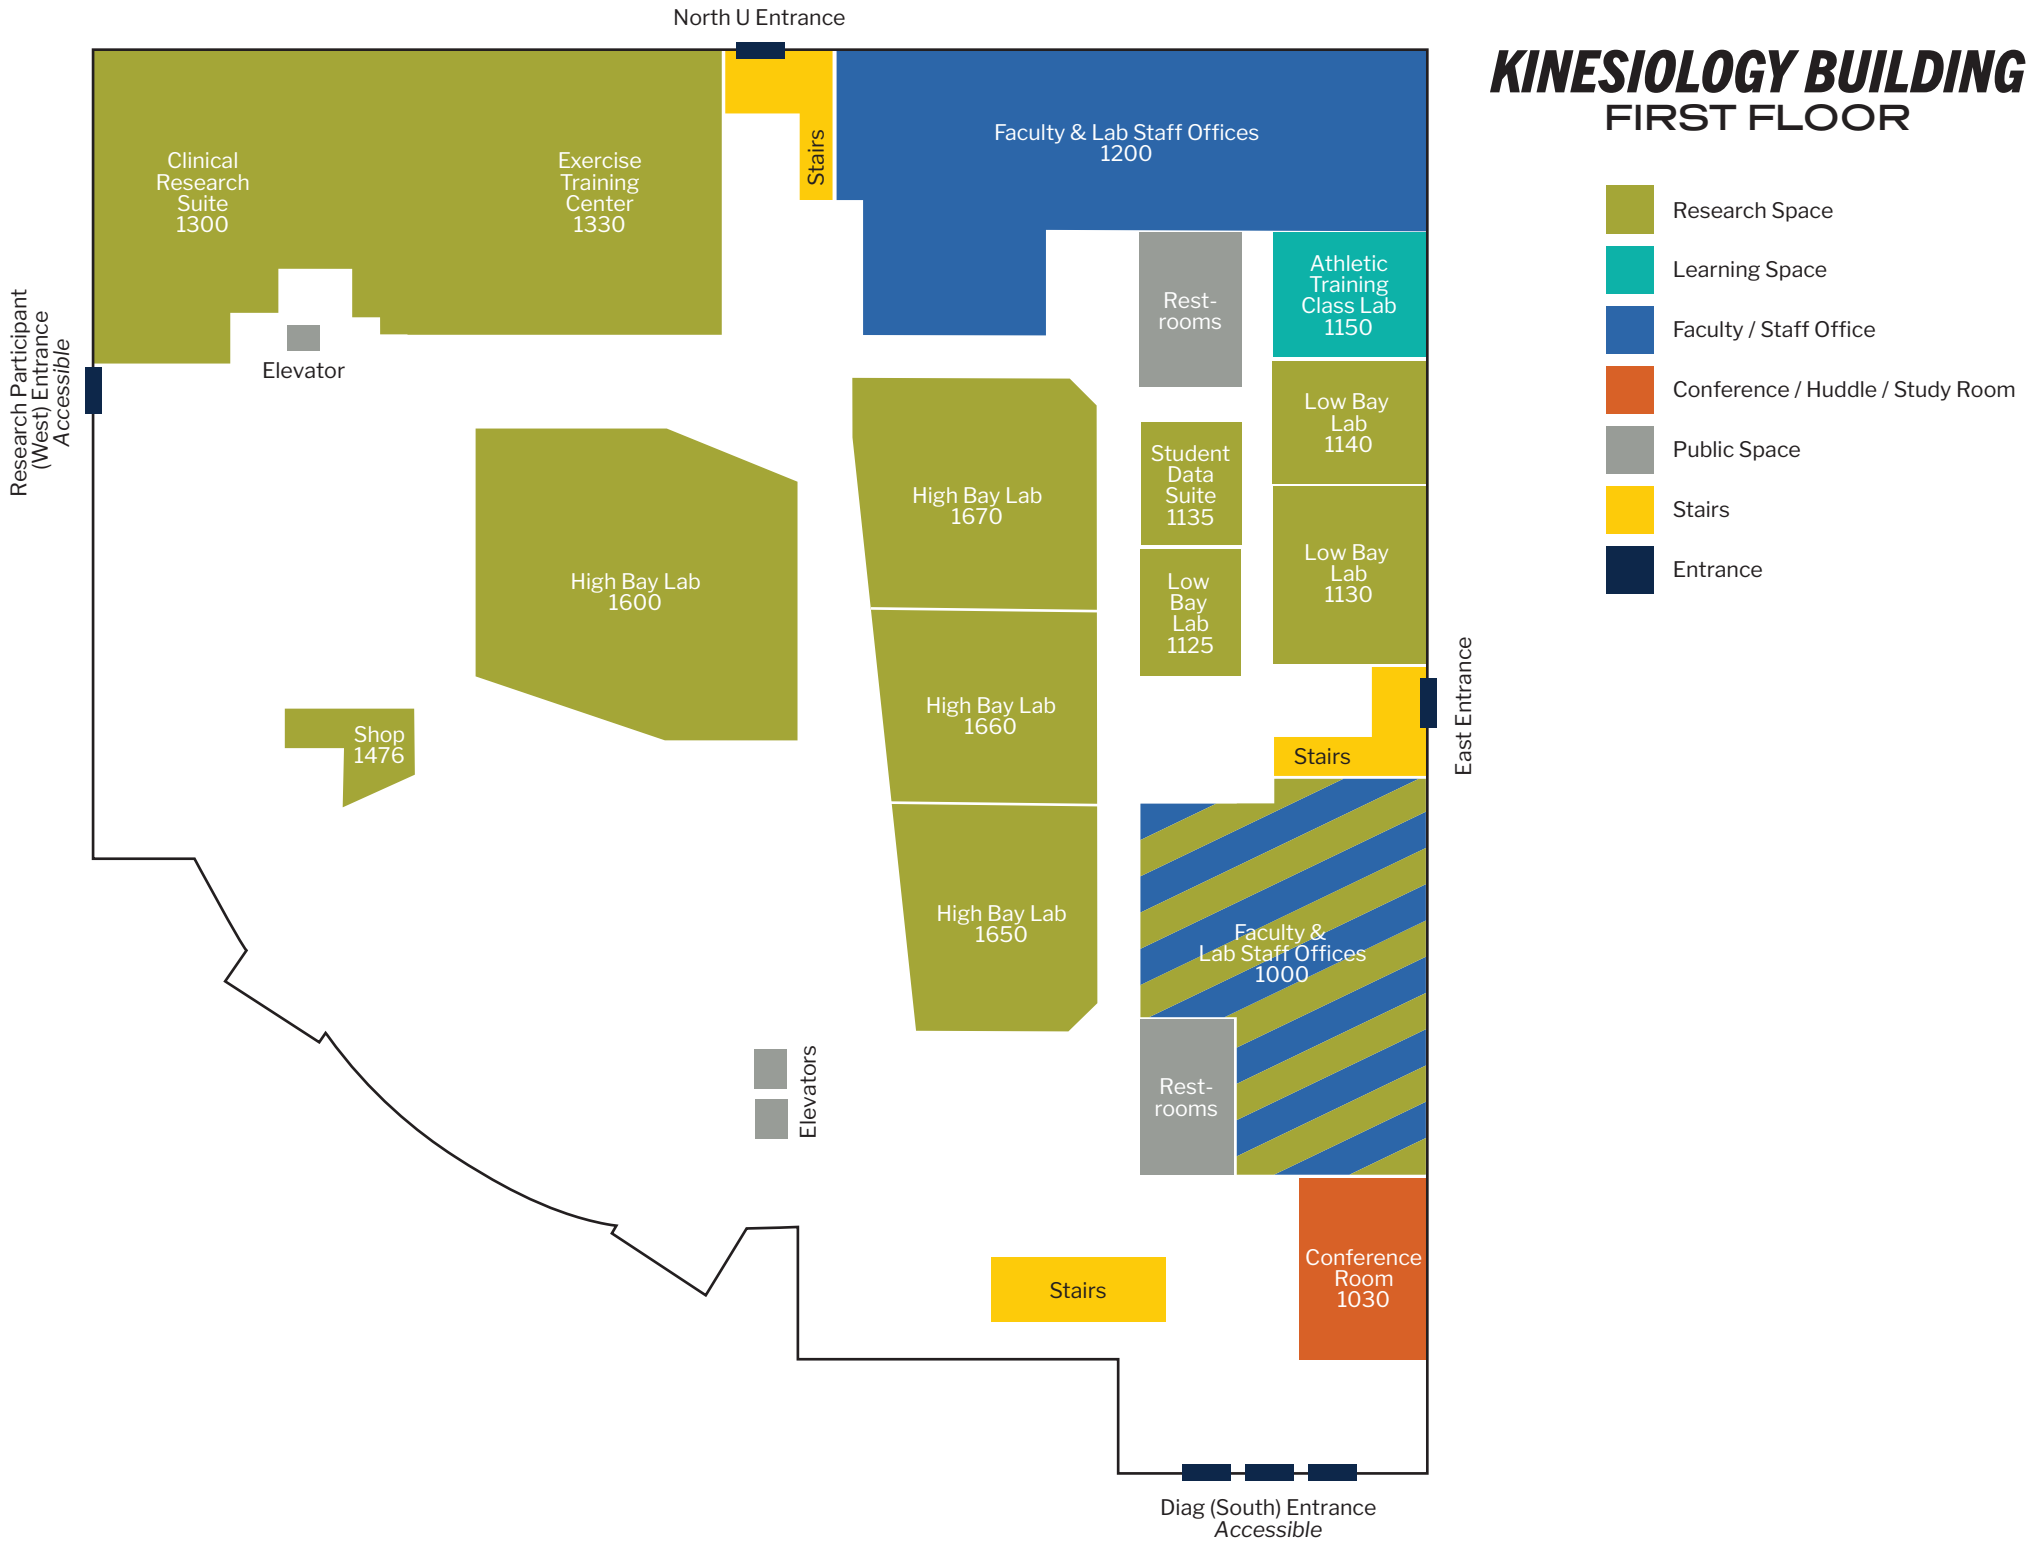

# KINESIOLOGY BUILDING FIRST FLOOR

- Research Space
- Learning Space
- Faculty / Staff Office
- Conference / Huddle / Study Room
- Public Space
- Stairs
- Entrance

North U Entrance

# KINESIOLOGY BUILDING SECOND FLOOR

- Research Space
- Learning Space
- Faculty / Staff Office
- Conference / Huddle / Study Room
- Public Space
- Stairs
- Entrance

East Entrance

# KINESIOLOGY BUILDING THIRD FLOOR

- Research Space
- Learning Space
- Faculty / Staff Office
- Conference / Huddle / Study Room
- Public Space
- Stairs
- Entrance

# KINESIOLOGY BUILDING FOURTH FLOOR