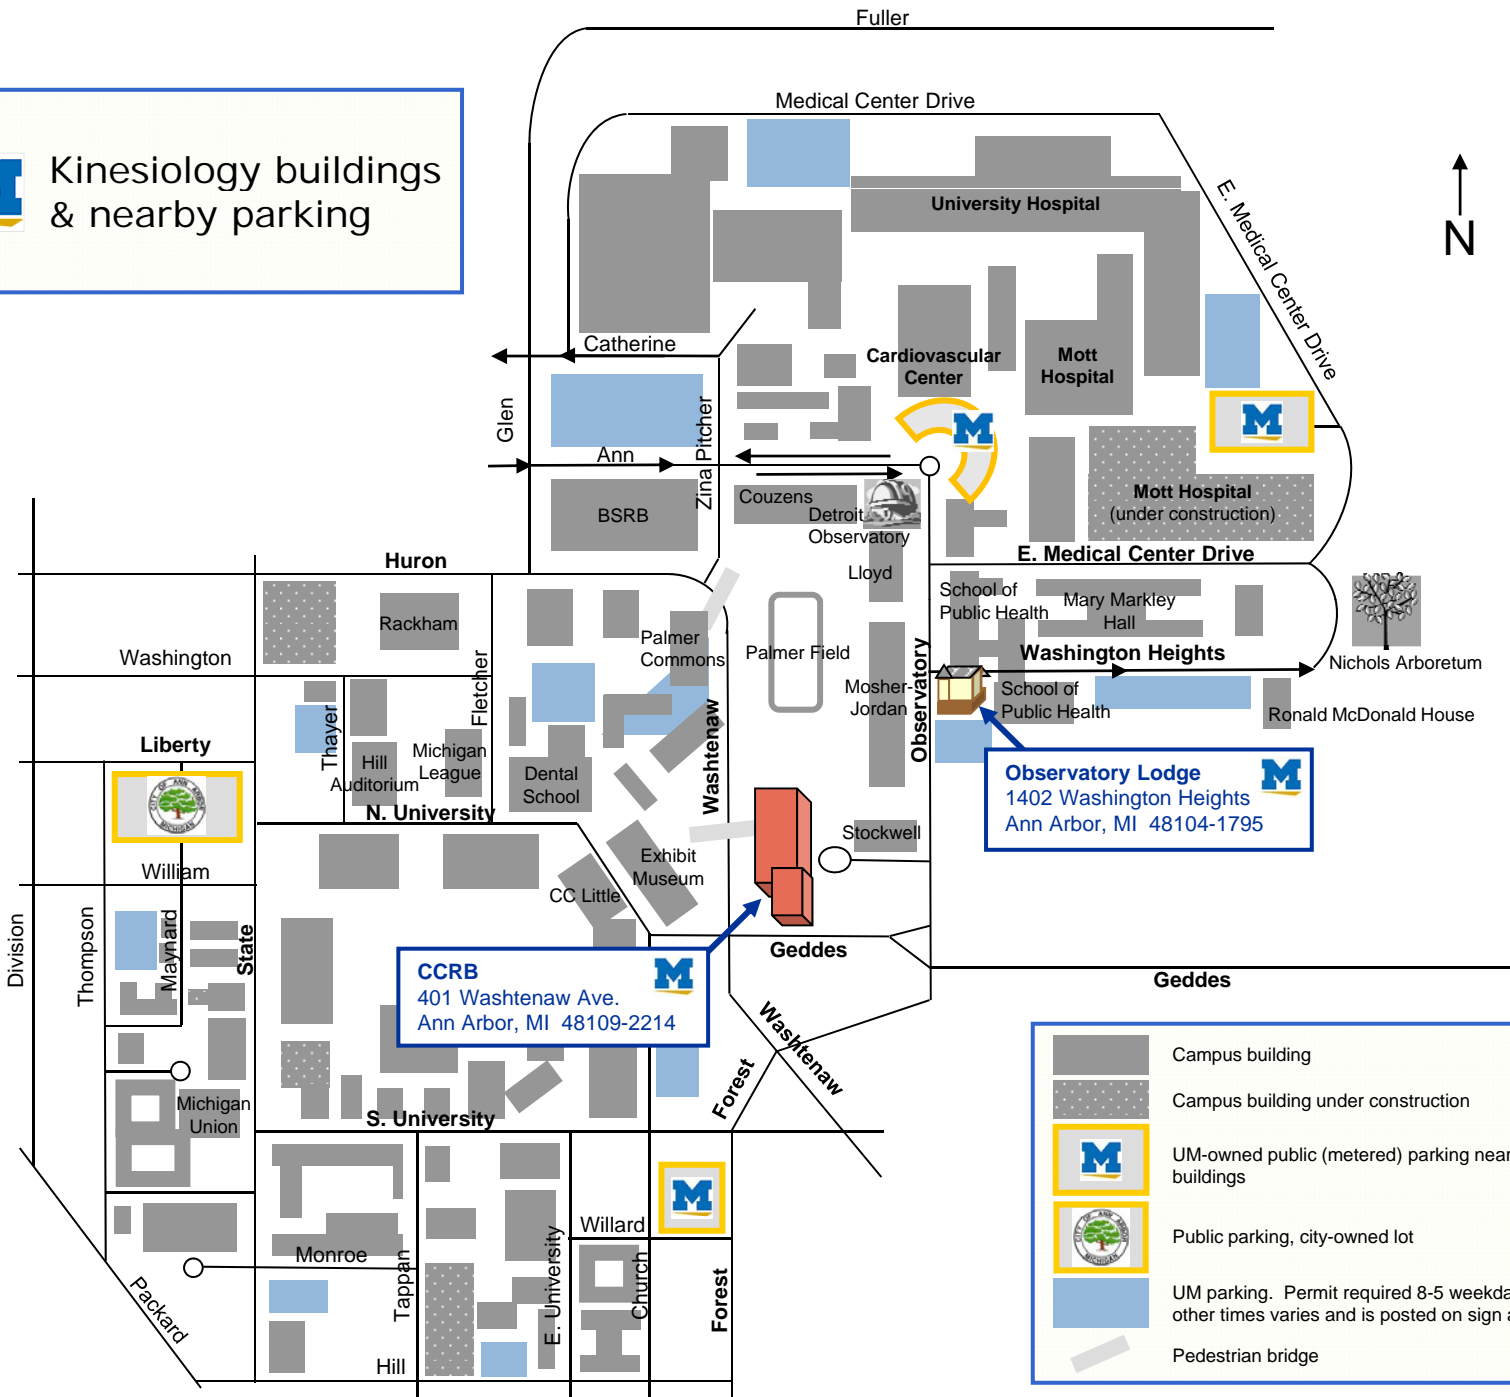

 Kinesiology buildings & nearby parking

CCRB
401 Washtenaw Ave.
Ann Arbor, MI 48109-2214

Observatory Lodge
1402 Washington Heights
Ann Arbor, MI 48104-1795

-  Campus building
-  Campus building under construction
-  UM-owned public (metered) parking nearest Kinesiology buildings
-  Public parking, city-owned lot
-  UM parking. Permit required 8-5 weekdays; availability to public other times varies and is posted on sign at lot entrance.
-  Pedestrian bridge