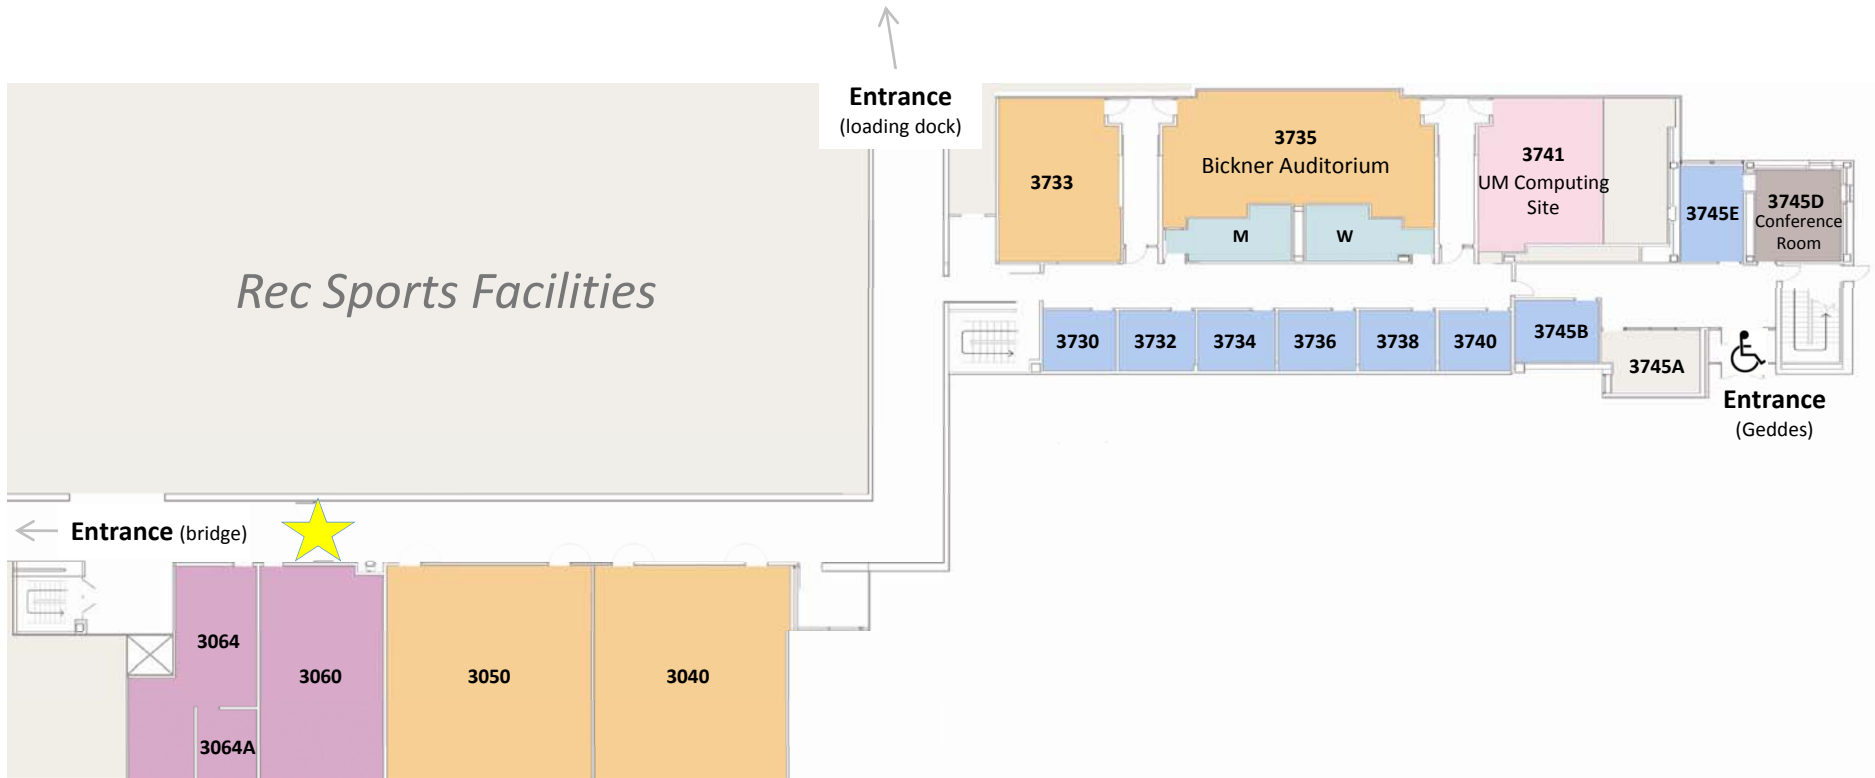

Kinesiology in the CCRB Complex

Classrooms, Offices, and Laboratories

Click on an **area** to view its floorplan

Bridge (North) Entrance

Bell Pool Entrance

Geddes (South) Entrance

West Elevation

401 Washtenaw Avenue
Ann Arbor, MI 48104-2214

CCRB 1200 Level

Back to Start

		4700-4745
3000-3300	3040-3050	3700-3745
2000s		Bell Pool
1200s	1000s	

★ Card access only.
Courtesy phone & directory provided.

CCRB 2000 Level

Labs

CCRB 3000 Level

Offices	Conference
Labs	U-Move
Classrooms	Comp. Site

Card access only.

- Students and visitors must use the Geddes entrance to reach all CCRB classrooms and faculty offices.
- U-Move offices are accessible from bridge entrance.

CCRB 4000 Level