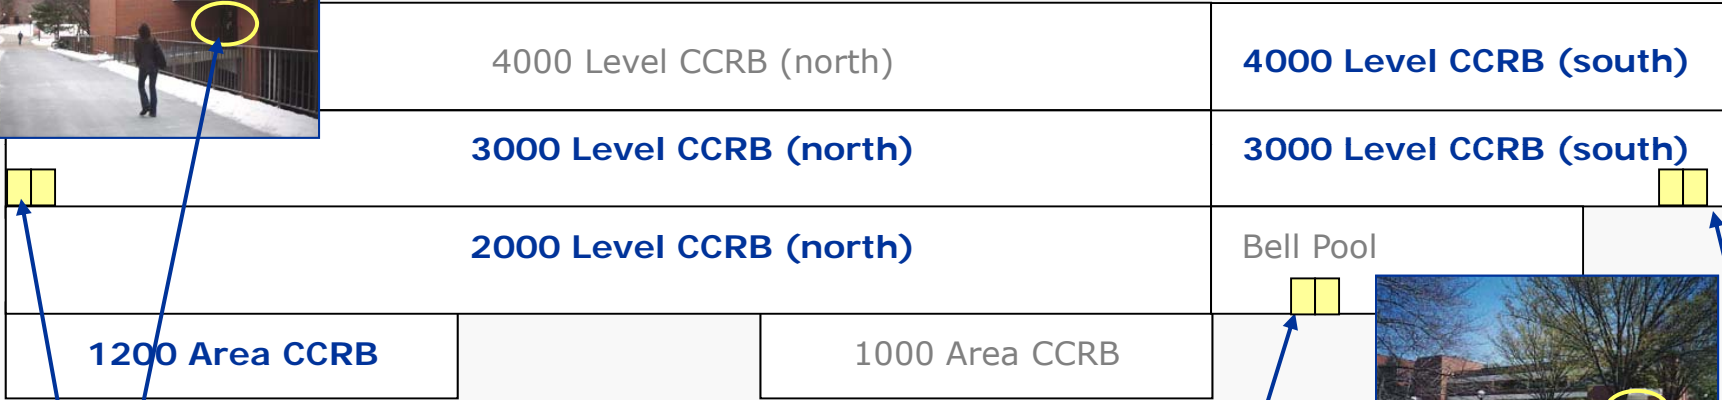

Kinesiology in the CCRB Complex

Classrooms, Offices, and Laboratories

Click on an **area** to view its floorplan

Bridge (North) Entrance

Bell Pool Entrance

Geddes (South) Entrance

West Elevation

401 Washtenaw Avenue
Ann Arbor, MI 48104-2214

CCRB 1200 Level

Back to Start

		4700-4745
3000-3300	3040-3050	3700-3745
2000s		Bell Pool
1200s	1000s	

★ Card access only.
Courtesy phone & directory provided.

CCRB 2000 Level

Labs

CCRB 3000 Level

Offices	Conference
Labs	U-Move
Classrooms	Comp. Site

Card access only.

- Students and visitors must use the Geddes entrance to reach all CCRB classrooms and faculty offices.
- U-Move offices are accessible from bridge entrance.

CCRB 4000 Level