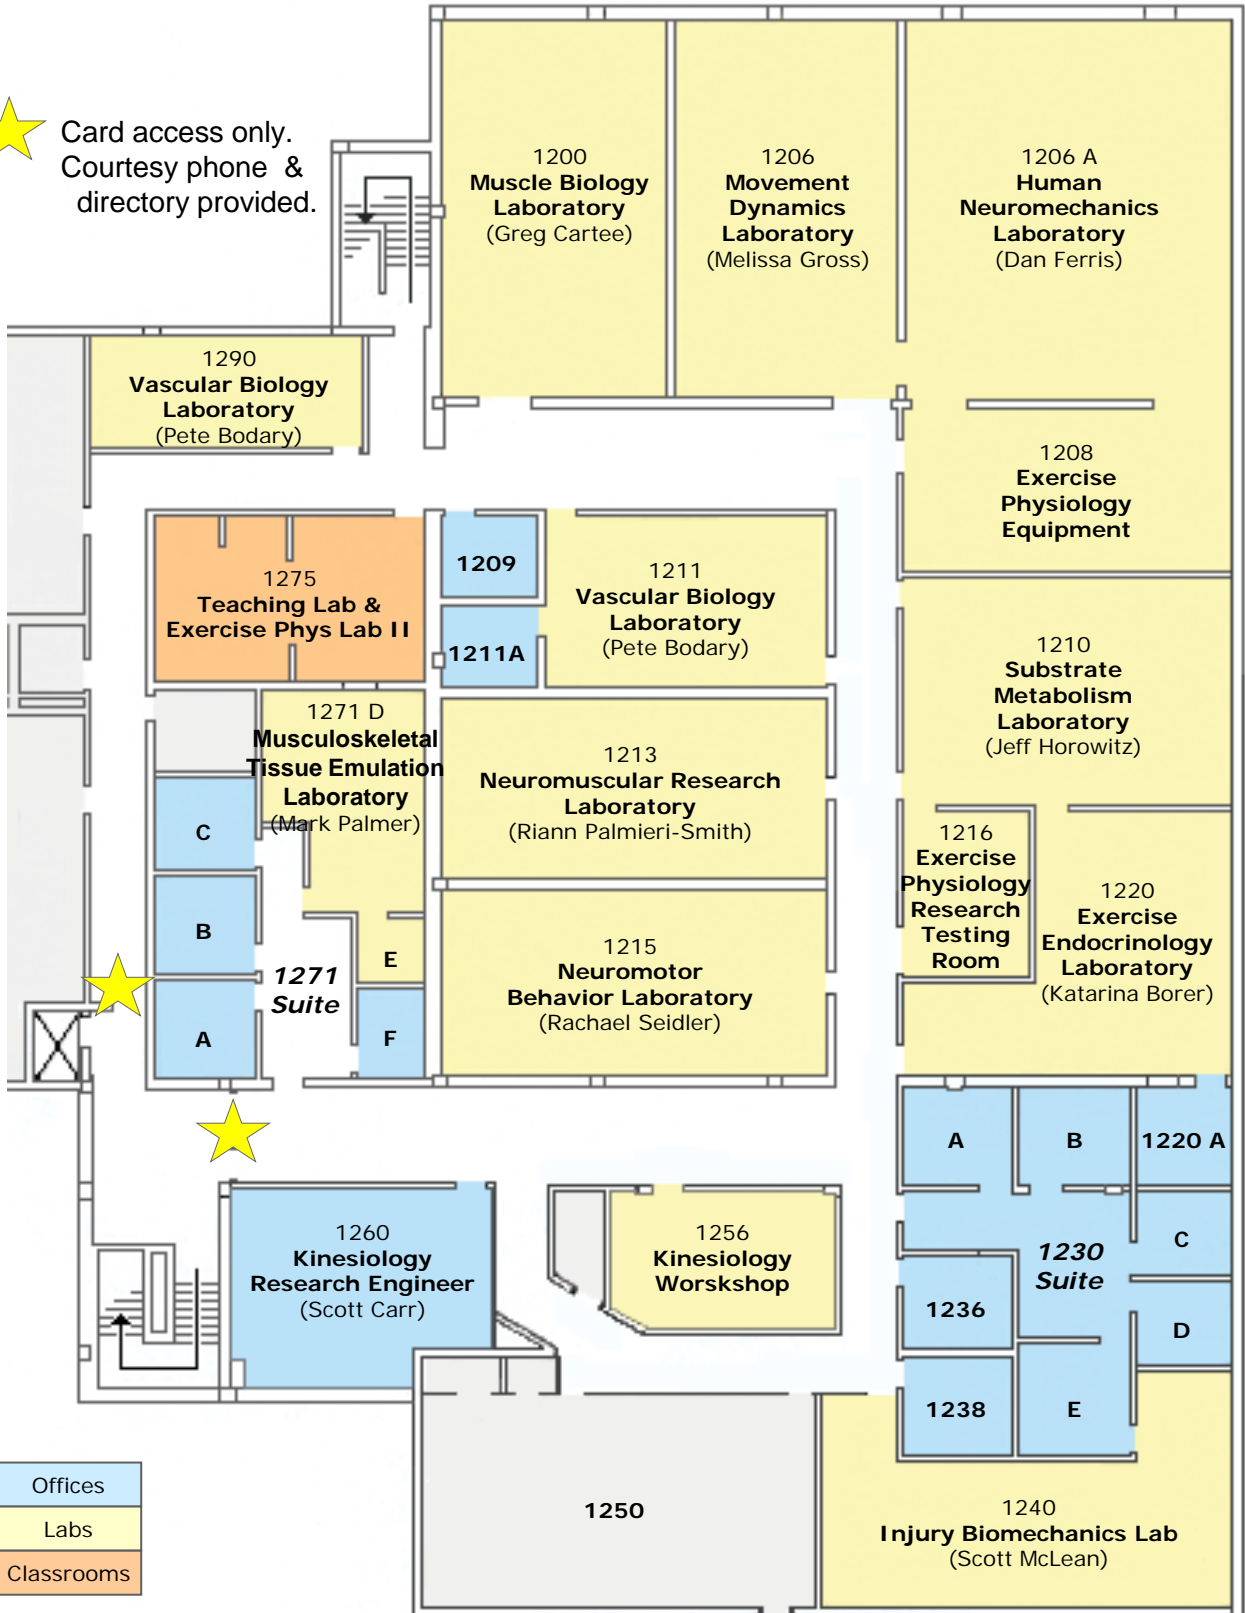

Kinesiology in the CCRB Complex

Classrooms, Offices, and Laboratories

Click on an **area** to view its floorplan

Bridge (North) Entrance

Bell Pool Entrance

Geddes (South) Entrance

West Elevation

401 Washtenaw Avenue
Ann Arbor, MI 48104-2214

CCRB 1200 Level

Back to Start

		4700-4745
3000-3300	3040-3050	3700-3745
2000s		Bell Pool
1200s	1000s	

★ Card access only.
Courtesy phone & directory provided.

CCRB 2000 Level

Labs

CCRB 3000 Level

Offices	Conference
Labs	U-Move
Classrooms	Comp. Site

Card access only.

- Students and visitors must use the Geddes entrance to reach all CCRB classrooms and faculty offices.
- U-Move offices are accessible from bridge entrance.

CCRB 4000 Level