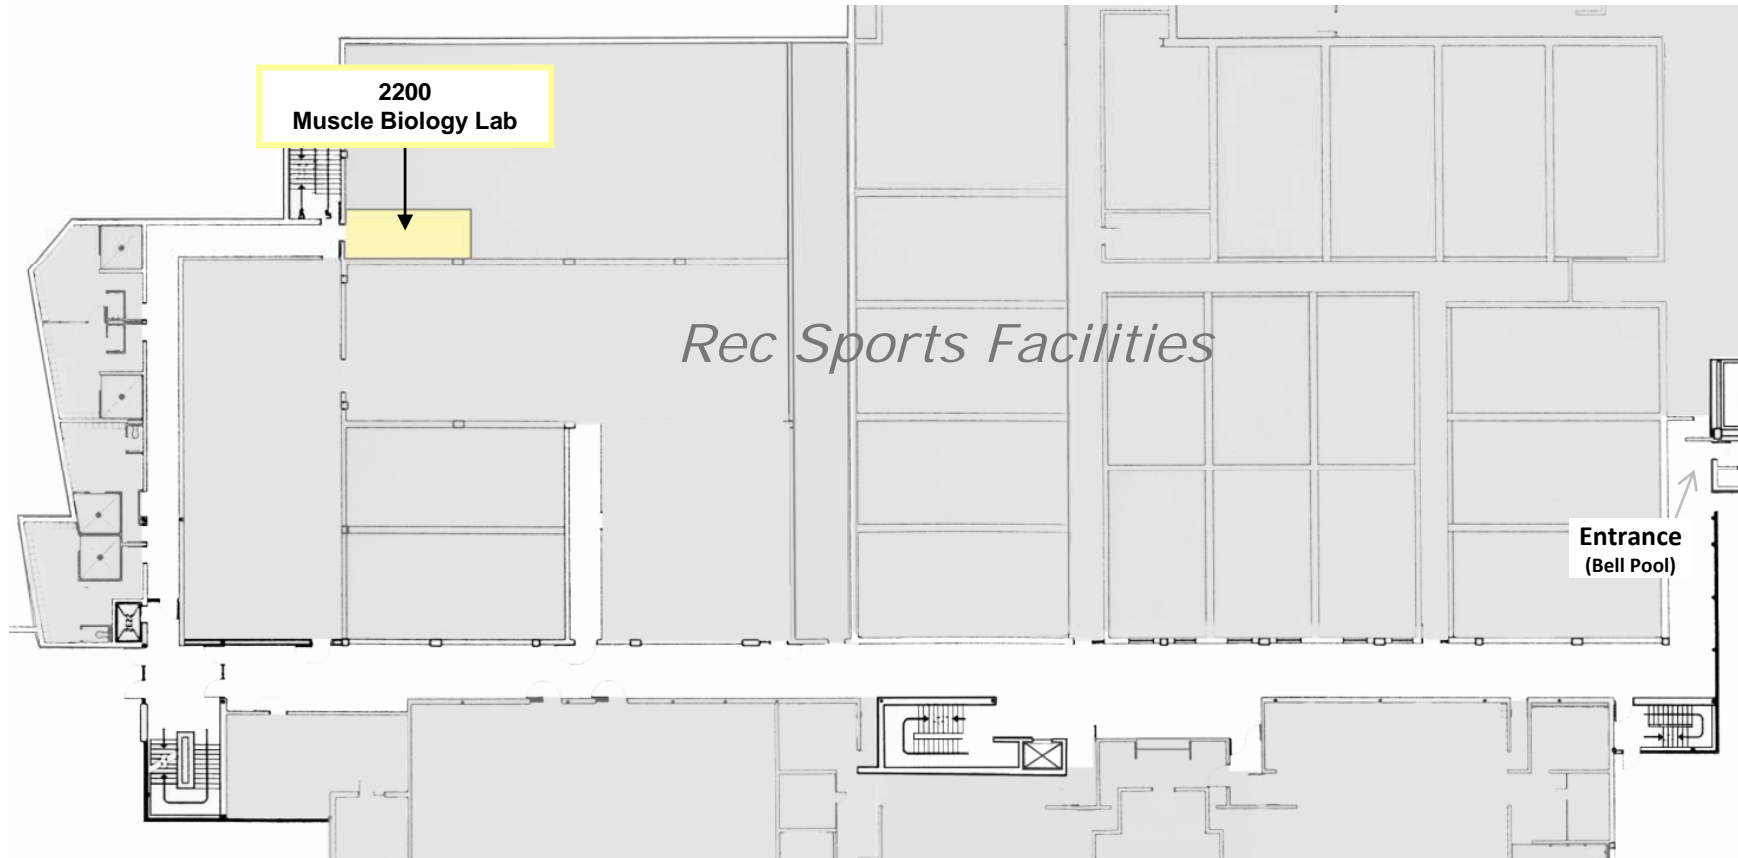

Kinesiology in the CCRB Complex

Classrooms, Offices, and Laboratories

Click on an **area** to view its floorplan

Bridge (North) Entrance

Bell Pool Entrance

Geddes (South) Entrance

West Elevation

401 Washtenaw Avenue
Ann Arbor, MI 48104-2214

CCRB 1200 Level

Back to Start

		4700-4745
3000-3300	3040-3050	3700-3745
2000s		Bell Pool
1200s	1000s	

★ Card access only.
Courtesy phone & directory provided.

CCRB 2000 Level

Labs

CCRB 3000 Level

Offices	Conference
Labs	U-Move
Classrooms	Comp. Site

Card access only.

- Students and visitors must use the Geddes entrance to reach all CCRB classrooms and faculty offices.
- U-Move offices are accessible from bridge entrance.

CCRB 4000 Level