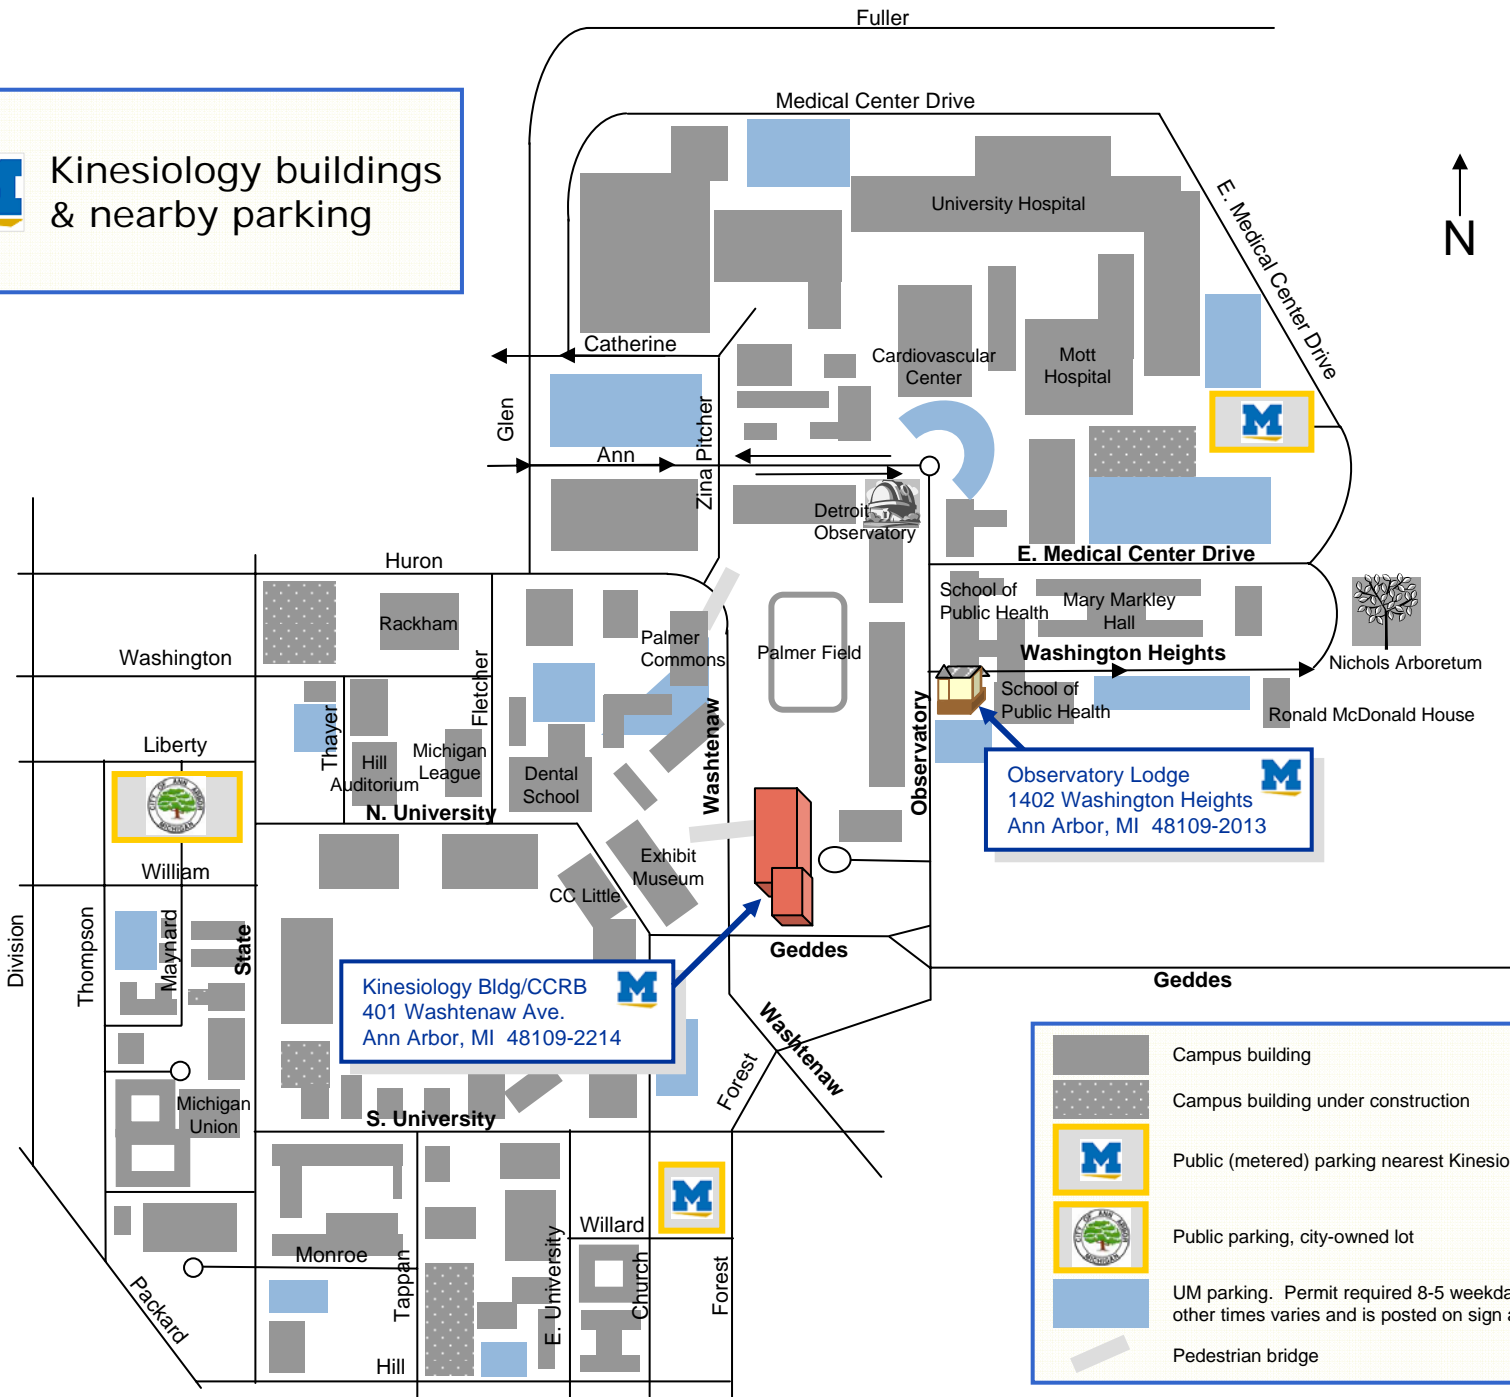

 **Kinesiology buildings & nearby parking**

-  Campus building
-  Campus building under construction
-  Public (metered) parking nearest Kinesiology buildings
-  Public parking, city-owned lot
-  UM parking. Permit required 8-5 weekdays; availability to public other times varies and is posted on sign at lot entrance.
-  Pedestrian bridge