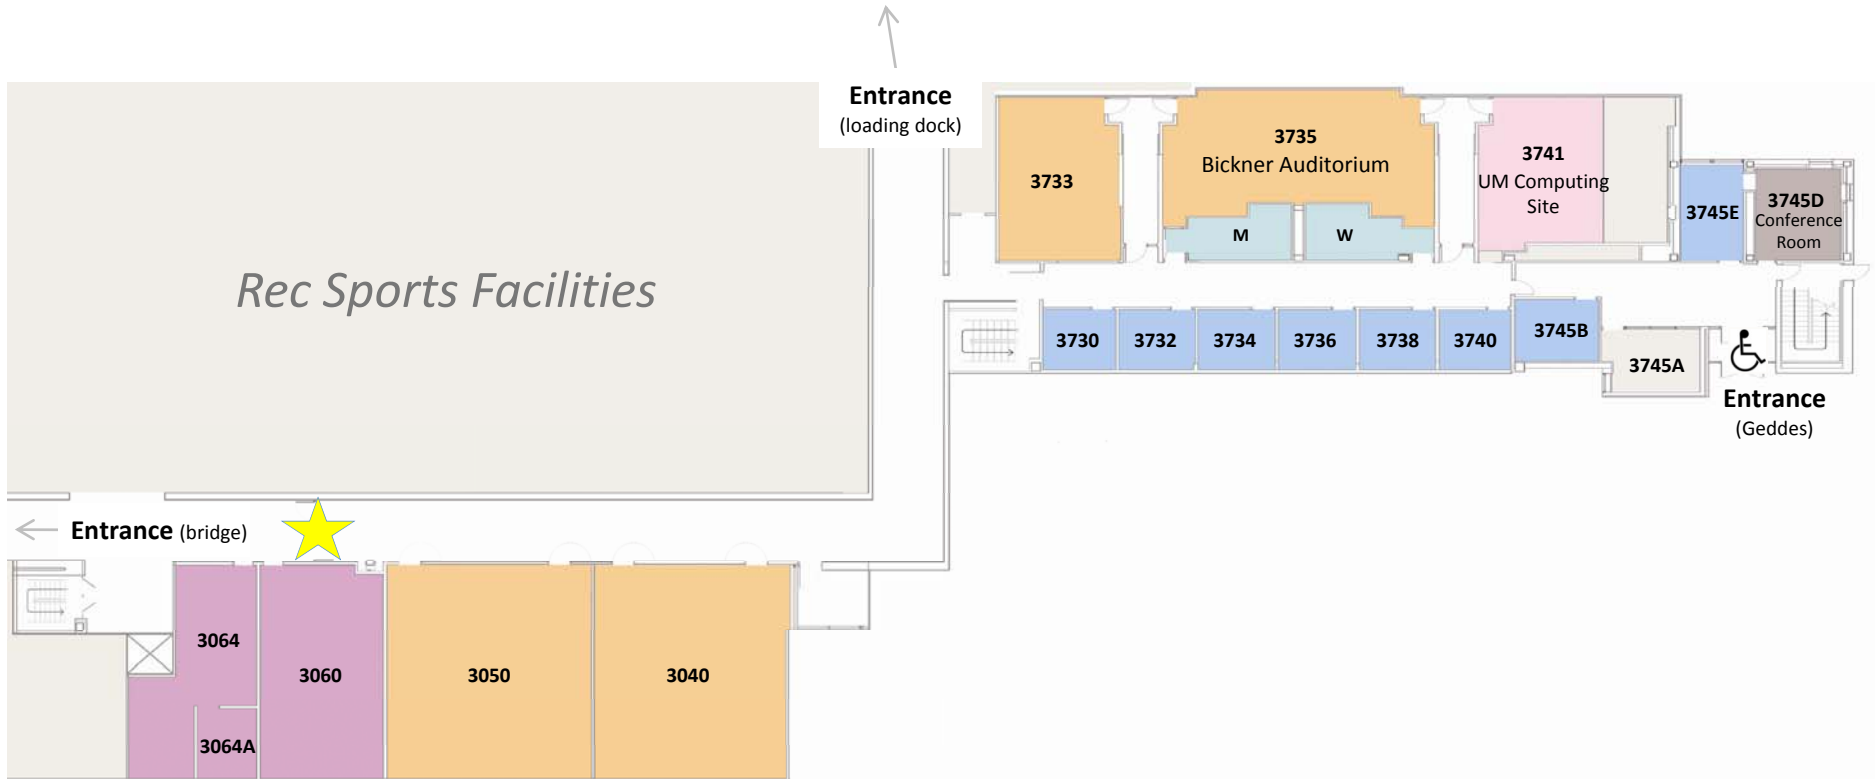

CCRB 3000 Level

| | |
|------------|------------|
| Offices | Conference |
| Labs | U-Move |
| Classrooms | Comp. Site |

Card access only.

- Students and visitors must use the Geddes entrance to reach all CCRB classrooms and faculty offices.
- U-Move offices are accessible from bridge entrance.