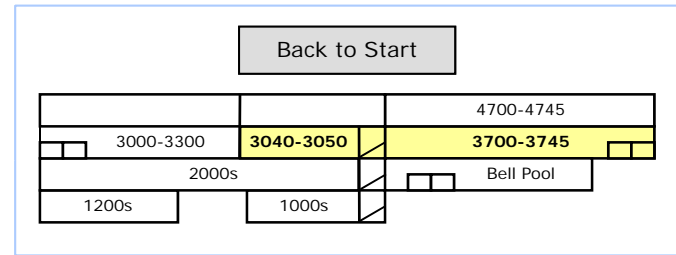

CCRB 3000 Level

| | |
|------------|------------|
| Offices | Conference |
| Labs | U-Move |
| Classrooms | Comp. Site |

Card access only.

- Students and visitors must use the Geddes entrance to reach all CCRB classrooms and faculty offices.
- U-Move offices are accessible from bridge entrance.